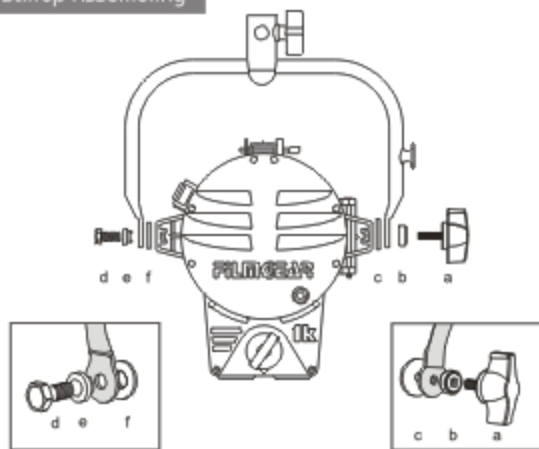

## 1000W Tungsten Fresnel

Identify No.	LO1000TJ
Power	1000W
Lamp Supply	100V-250V AC
Lamp Type	1000W SE G22
Fresnel Lens Dia.	130mm

### Components

### Lamp Holder Adjustment