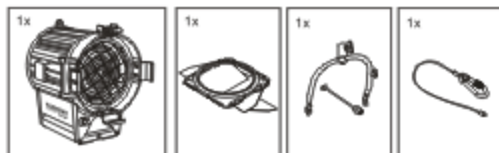

FILMGEAR

1000W Tungsten Fresnel

Identify No.	LO1000TJ
Power	1000W
Lamp Supply	100V-250V AC
Lamp Type	1000W SE G22
Fresnel Lens Dia.	130mm

Components